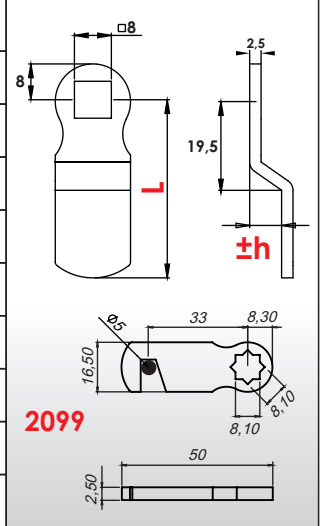

KM01 - KM11 - KY01 - KP02 Dilleri
KM01 - KM11 - KY01 - KP02 Cams

Tablo 2
Table 2